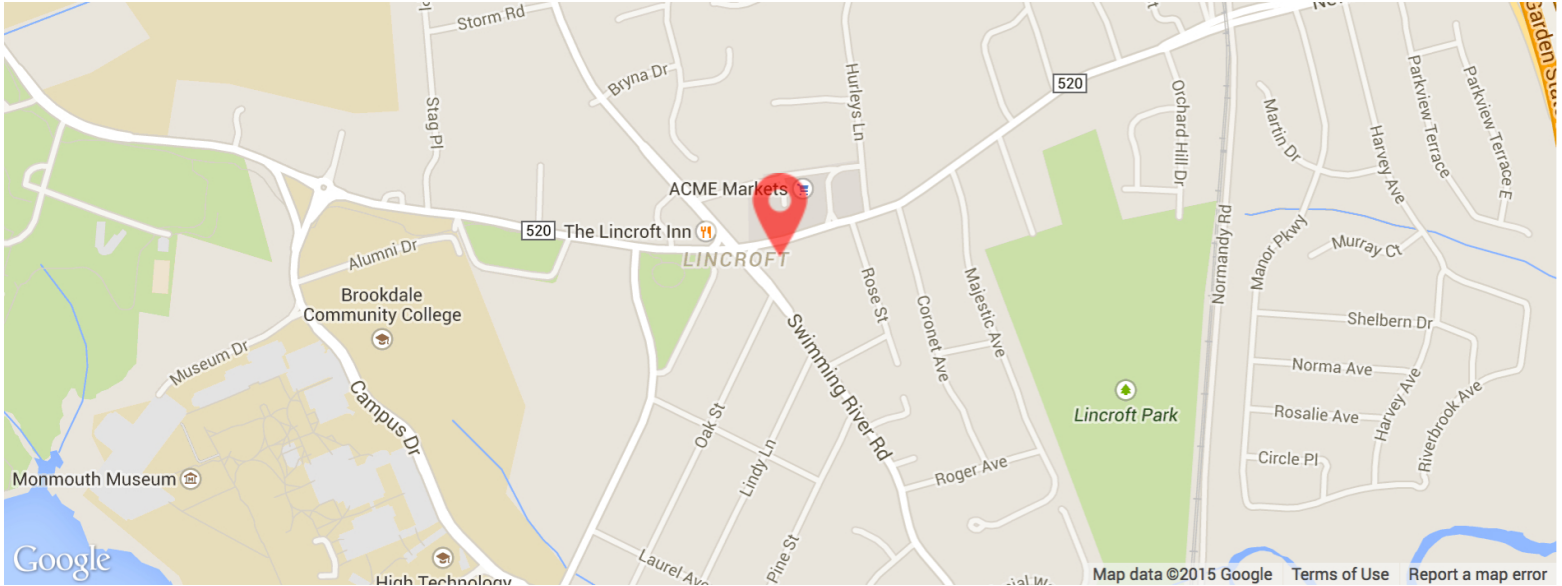

Pat's Market

677 Newman Springs Road
Lincroft, NJ 07738

Tel: 732-747-1133

www.patsmkt.com

From Points North via GSP

Follow Garden State Pkwy South. Take EXIT 109 toward Red Bank/Lincroft. Turn right onto County Rd 520/Newman Springs Rd. Proceed approximately 1 mile. Pat's Market is on the left (across from the ACME shopping center).

From Points South via GSP

Follow Garden State Pkwy North. Take EXIT 109 toward Red Bank/Lincroft. Turn left onto County Rd 520/Newman Springs Rd. Proceed approximately 1 mile. Pat's Market is on the left (across from the ACME shopping center).

From Points North via Route 18

Follow Route 18 South. Take EXIT 29 toward County Rd 520/Tennent/Red Bank. Stay straight to go onto Hartman Rd. Turn left onto County Rd 520. Continue approximately 10 miles (passing through 1 roundabout). Pat's Market is on the right (across from the ACME shopping center).